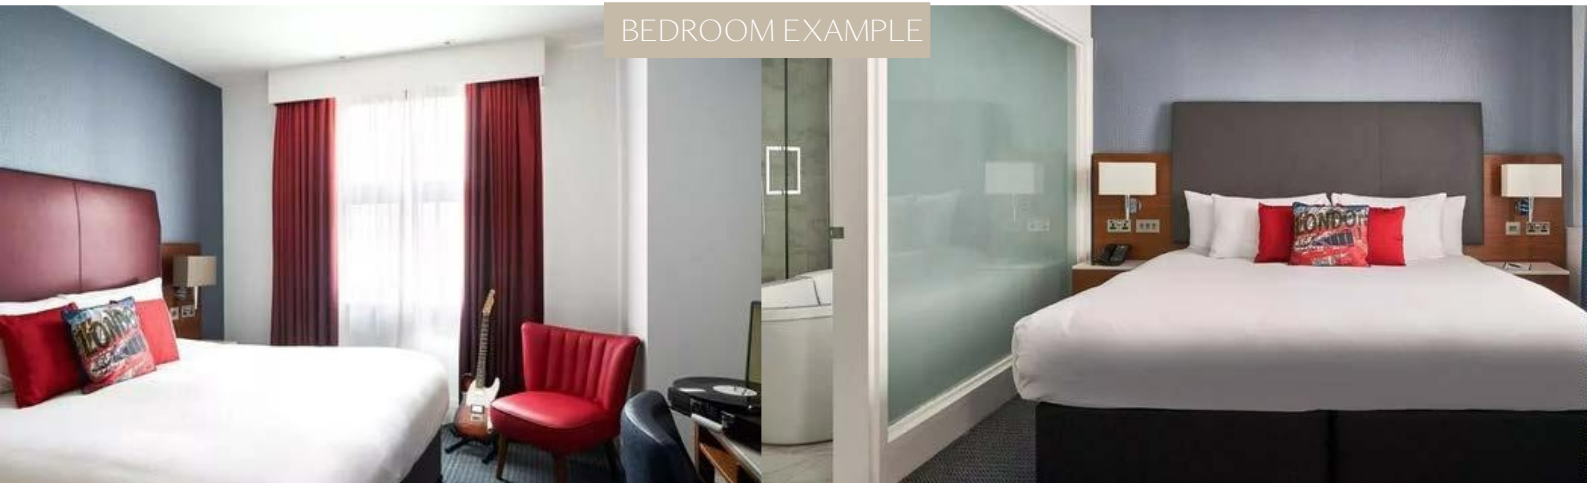

BEDROOM
ALLOCATION

BARCODE FESTIVAL
2ND JULY 2026

GROCERY **AID**®

OPTION 1 - HILTON PADDINGTON - 4*

THINGS TO NOTE

- Thursday 2 July 2026
- £369 Inc. VAT Bed & Breakfast (Single Occupancy)
- Double Occupancy supplement @ £12
- Room type - Standard
- Link to book is [here](#)
- Maximum rooms available at this venue - 80
- Guest to be liable for payment and cancellation, please book by 2nd June 2026

LOCATION

Address - 128 King Henry's Rd, London NW3 3ST

Distance from Kenwood House - 15 min taxi

OPTION 4 - THE MARBLE ARCH HOTEL - 4*

THINGS TO NOTE

- Thursday 2 July 2026
- £299 Inc. VAT Bed & Breakfast (Single Occupancy)
- Double Occupancy supplement @ £15
- Room type - Standard Double rooms
- Link to book is [here](#)
- Maximum rooms available at this venue - 100
- Guest to be liable for payment and cancellation, please book by 29 May 2026

LOCATION

Address - Bryanston St, London W1H 7EH

Distance from Kenwood House - 23 min taxi

OPTION 5 - THE CUMBERLAND - 4*

THINGS TO NOTE

- Thursday 2 July 2026
- £350 Inc. VAT Bed & Breakfast (Single Occupancy)
- Double Occupancy supplement @ £15
- Room type - Classic Double
- Link to book is [here](#)
- Maximum rooms available at this venue - 50
- Guest to be liable for payment and cancellation, please book by 4 June 2026

LOCATION

Address - The Cumberland, Great Cumberland Place, Marble Arch, London, W1H 7DL

Distance from Kenwood House - 25 min taxi

OPTION 6 - PULLMAN LONDON ST PANCRAS - 4*

THINGS TO NOTE

- Thursday 2 July 2026
- £350 Inc. VAT Bed & Breakfast (Single Occupancy)
- Double Occupancy supplement @ £25
- Room type - Classic King
- To book please email H5309-RE2@accor.com and quote 'BARC020726' to access discounted rate
- Maximum rooms available at this venue - 25
- Guest to be liable for payment and cancellation, please book by 11 May 2026